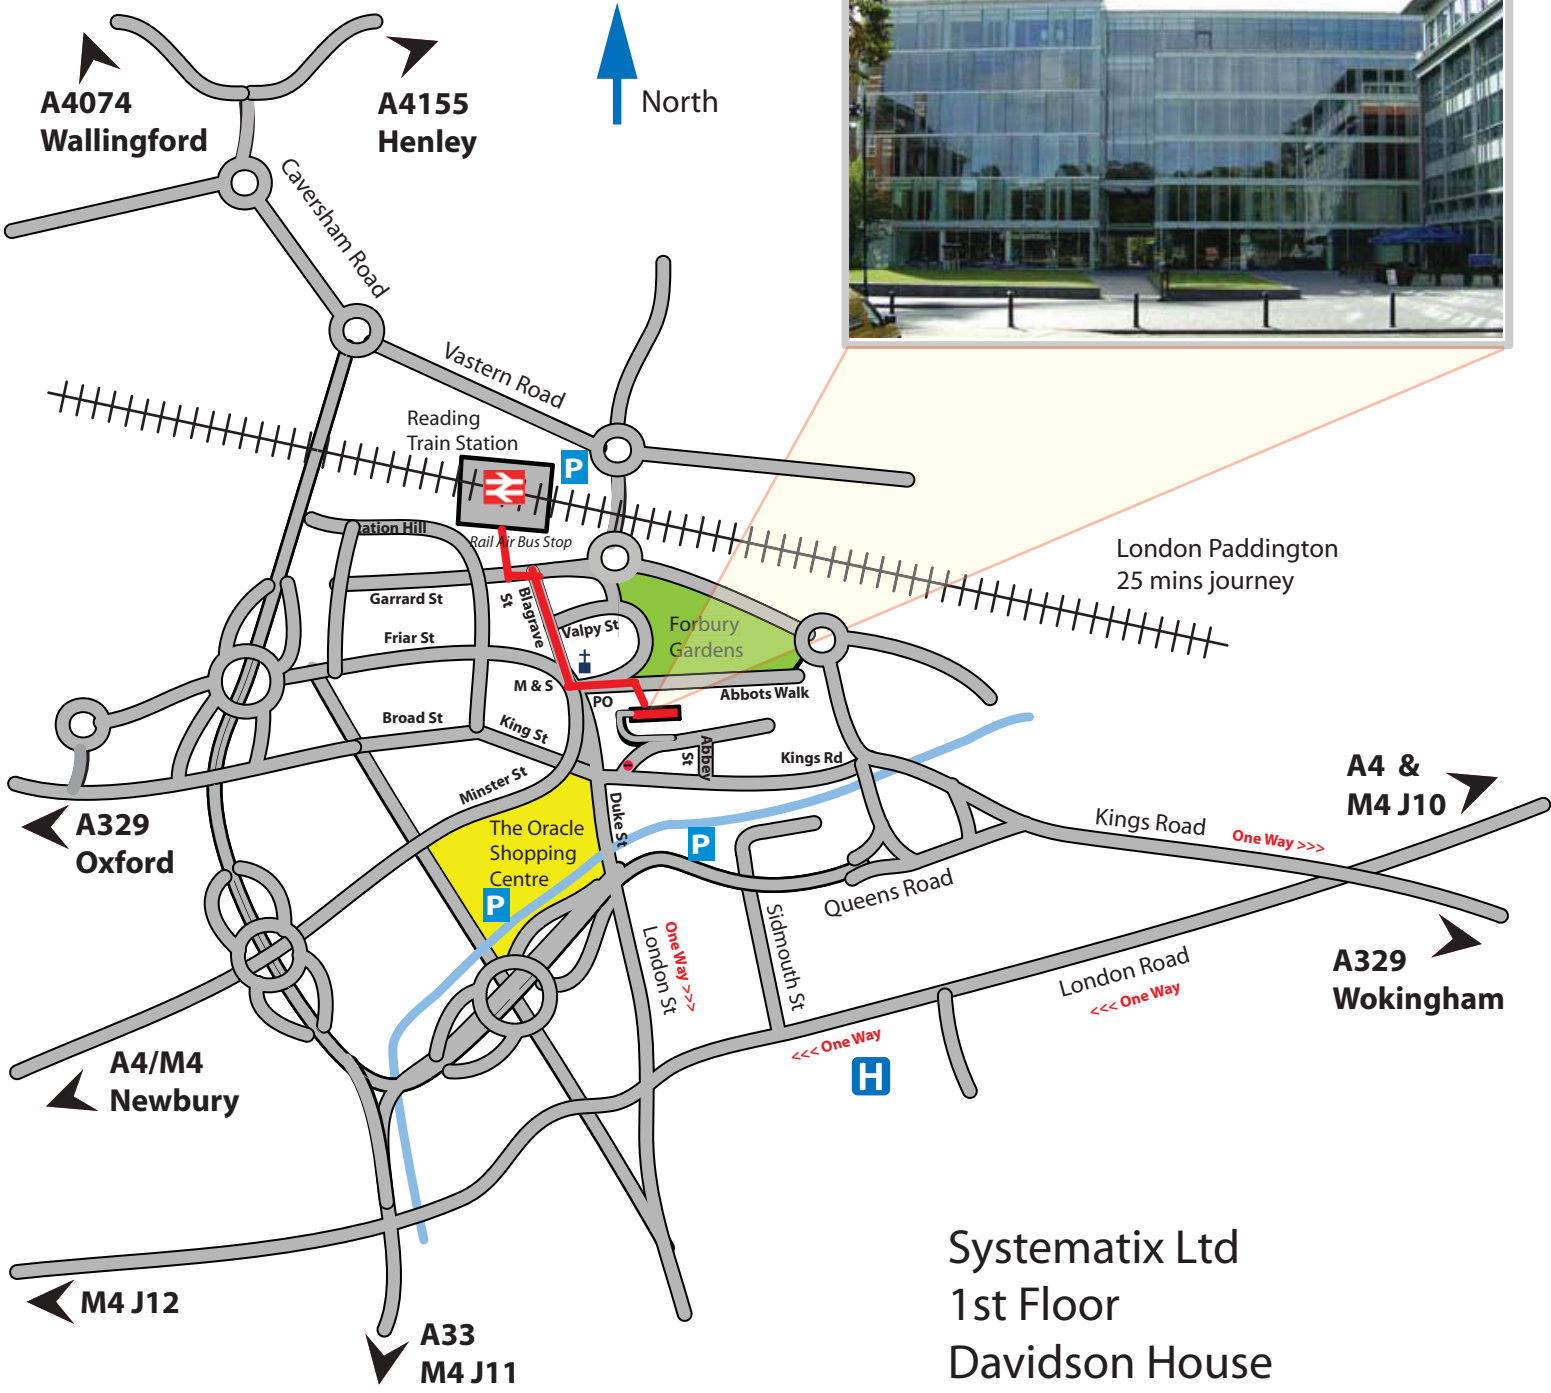

Systematix Ltd
1st Floor
Davidson House
Forbury Square
Reading
RG1 3EU
Call 01183243000